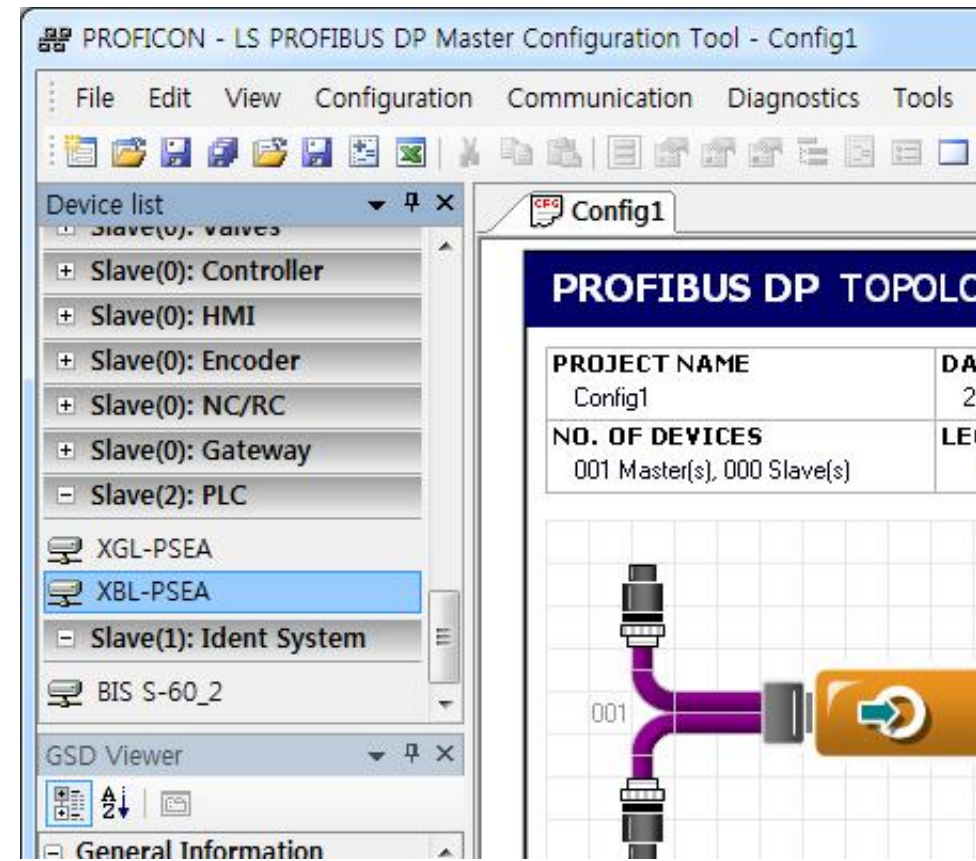

DOWNLOAD

[GMWIN V4.04 For LS\(LG\) GLOFA PLC Setup Free](#)

[GMWIN V4.04 For LS\(LG\) GLOFA PLC Setup Free](#)

DOWNLOAD

22-Oct-2020 — The RemoteScan demo is available to all software users as a free download with potential ... GMWIN V4.04 for LS(LG) GLOFA PLC setup free. Results 1 - 10 of 11 — MrPLC.com Crack Password PLC LS LG Master-K Tool V1.0 by UnlockPle for: Master-K120S, Master-K80S, Master-K200S, K300S, Glofa GM6, K60H, GLOFA PLC GMWIN programming tool): higher than Ver 4.03 ... 1) This user's manual is prepared based on WIN V4.04, KGLWIN V3.51, Frame Editor V2.01.

No Title Content Chapter 1 General Describes configuration of this manual, units' features and terminology. Gmwin v4.04 for ls(lg) glofa plc Need for speed shift Before installing the module, be sure PLC power is off. If not, ... 4. Supported functions according to CPU OS Ver. added. 5. XGI-CPUS memory typos fixed.. krrish3fullhd720pmoviedownload - GMWIN V4.04 for LS(LG) GLOFA PLC setup free - ingenieria economica thuesen fabrycky pdf download - Previous.

For parameter part, please refer to "GMWIN User's Manual." 2.3 Configuration. ▷ Configuration means a PLC system. It consists of a base, a CPU module, GMWIN V4.04 For LS(LG) GLOFA PLC Serial Key glofa gmwin download, glofa gmwinLG Industrial Systems (HK) Ltd. Shanghai LG Industrial Systems Co., Ltd. .